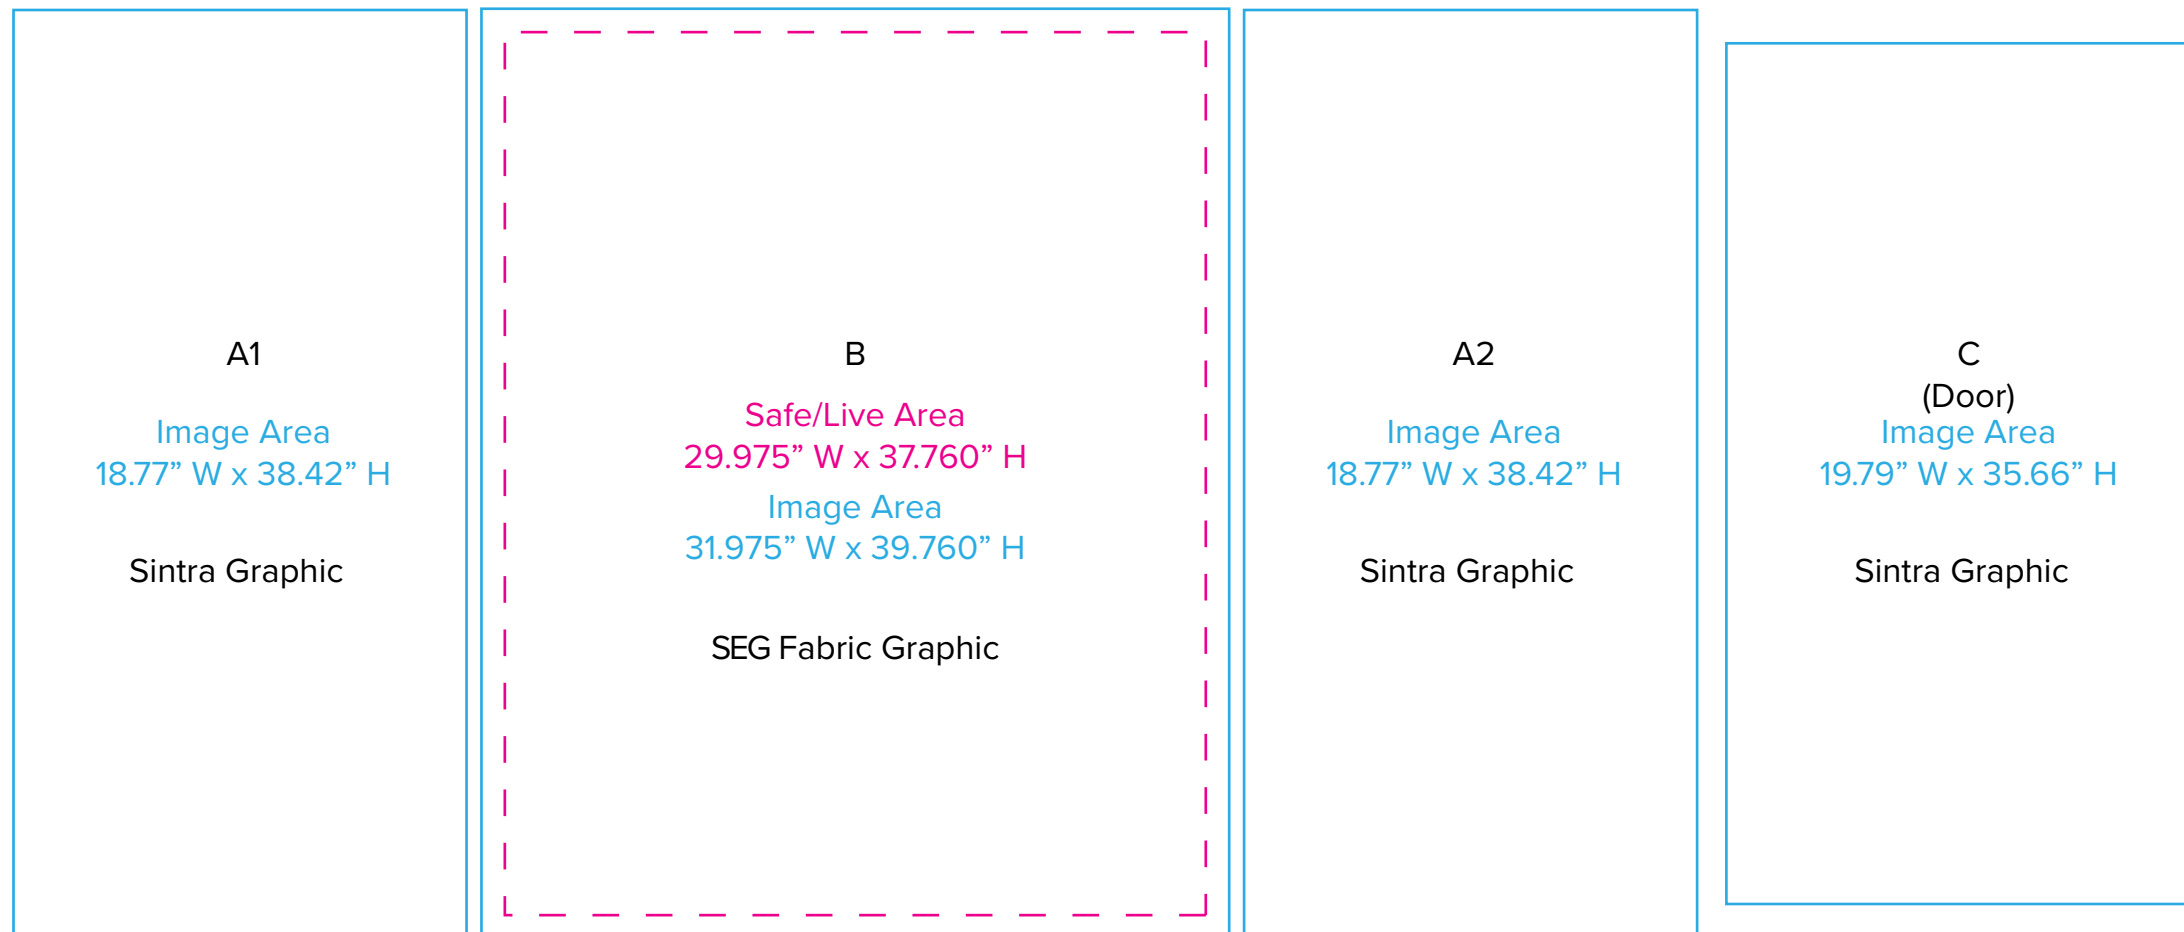

Graphic Template

Pedestal - Velcro Tension Fabric Graphic, Sintra Graphics

Graphics NOT included in base price. Please request pricing.

Panel B Note:
5/8" Hook Velcro on
Back Perimeter of Graphic

Sintra Graphic Note:
1/4" of graphic perimeter
is hidden by extrusion

NOTE: All Raster Art (jpg, tiff,psd, png, etc.) must be at least 100 dpi at print size.
Standard kits are often customized. Please check with Customer Service to ensure that this template matches your specific job.